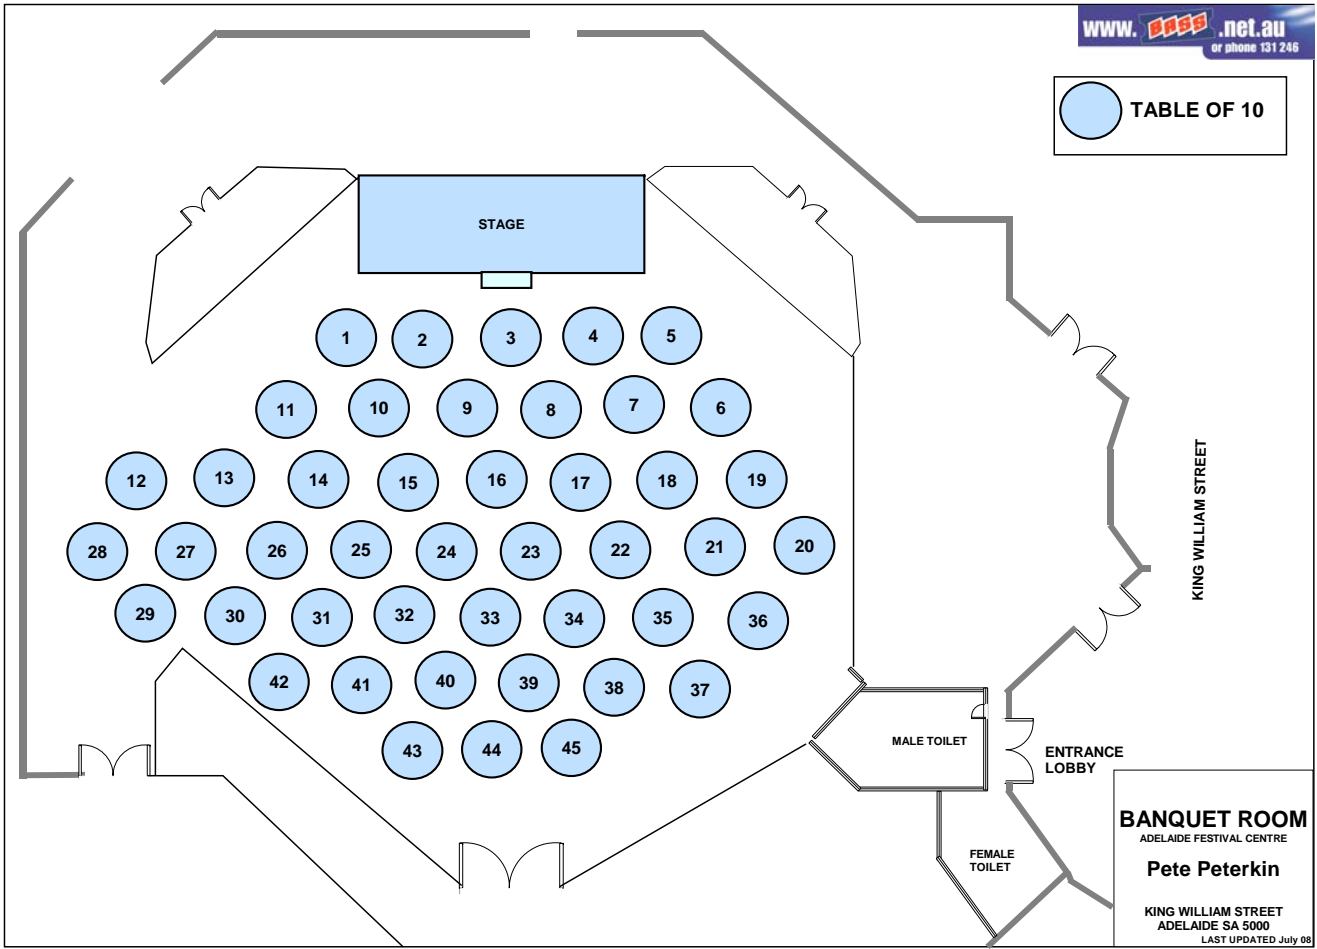

 TABLE OF 10

BANQUET ROOM
ADELAIDE FESTIVAL CENTRE
Pete Peterkin
KING WILLIAM STREET
ADELAIDE SA 5000
LAST UPDATED July 08