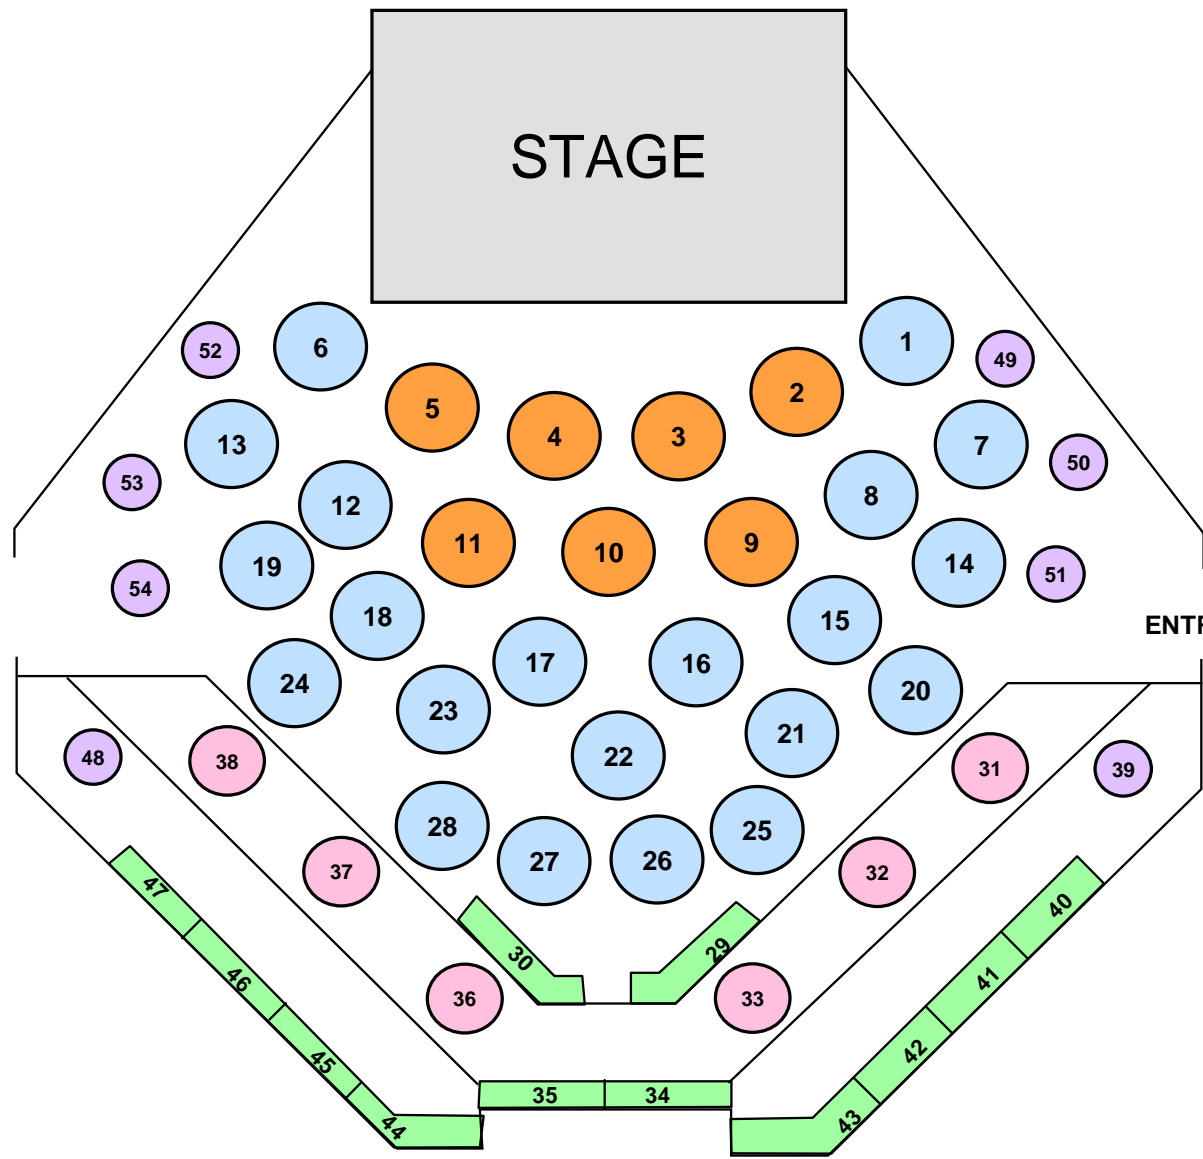

STAGE

Main Bar

Smaller Bar

ENTRANCE

KING WILLIAM STREET

-  TABLE OF 8 (PREMIUM)
-  TABLE OF 8
-  TABLE OF 6
-  TABLE OF 4
-  BENCH SEATING (4-5 Seats Per Section)

BANQUET ROOM
ADELAIDE FESTIVAL CENTRE

**CABARET
FESTIVAL**

KING WILLIAM STREET
ADELAIDE SA 5000
LAST UPDATED 13/4/10