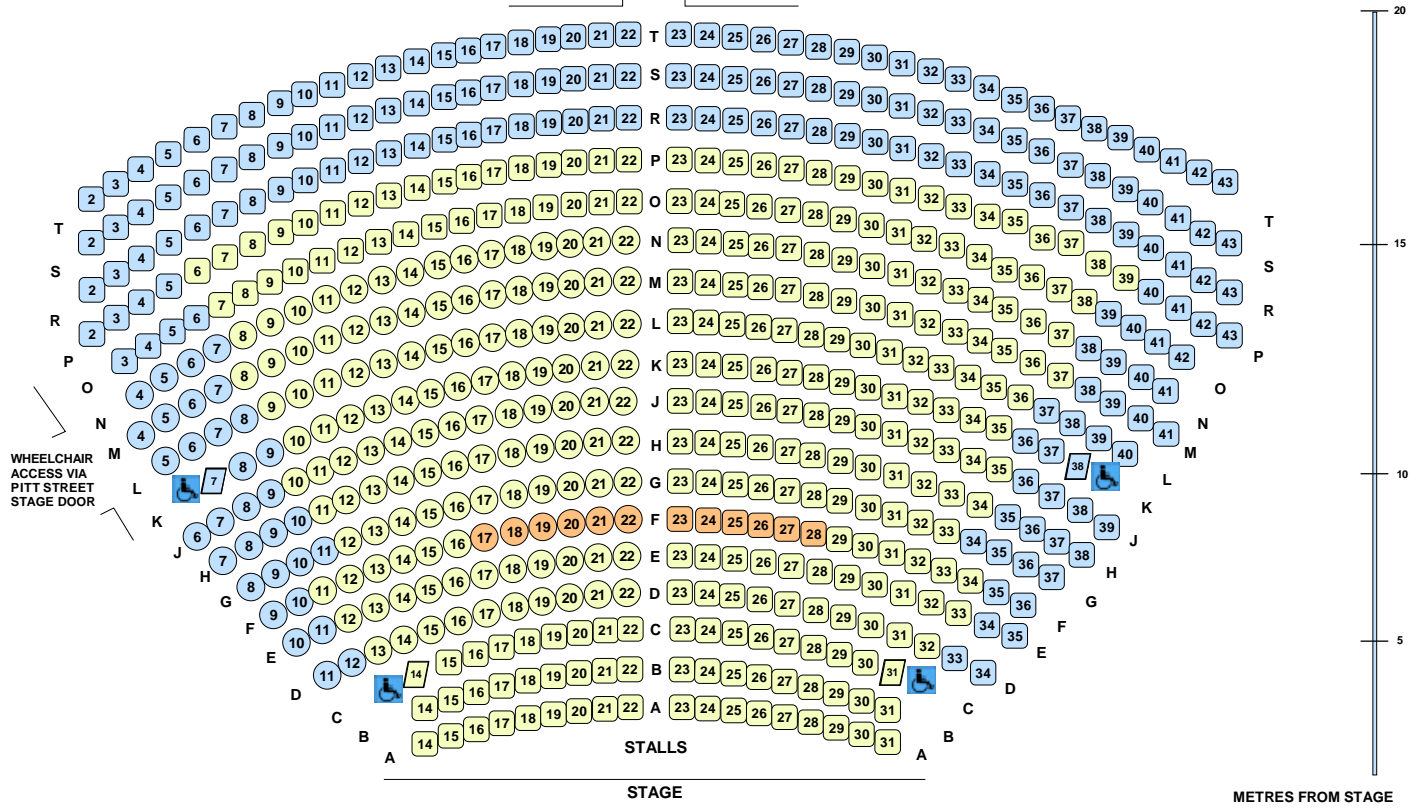

35 STEPS TO STALLS FOYER

7 STEPS FROM STREET LEVEL

- PRODUCERS' SEATS (PREMIUM)
- A RESERVE
- B RESERVE
- 12 HEARING LOOP
- WHEELCHAIR PATRON
- 38 WHEELCHAIR ASSOCIATE

HER MAJESTY'S  
THEATRE  
**AVENUE Q**  
58 GROTE STREET  
ADELAIDE SA 5000  
LAST UPDATED 20/8/09