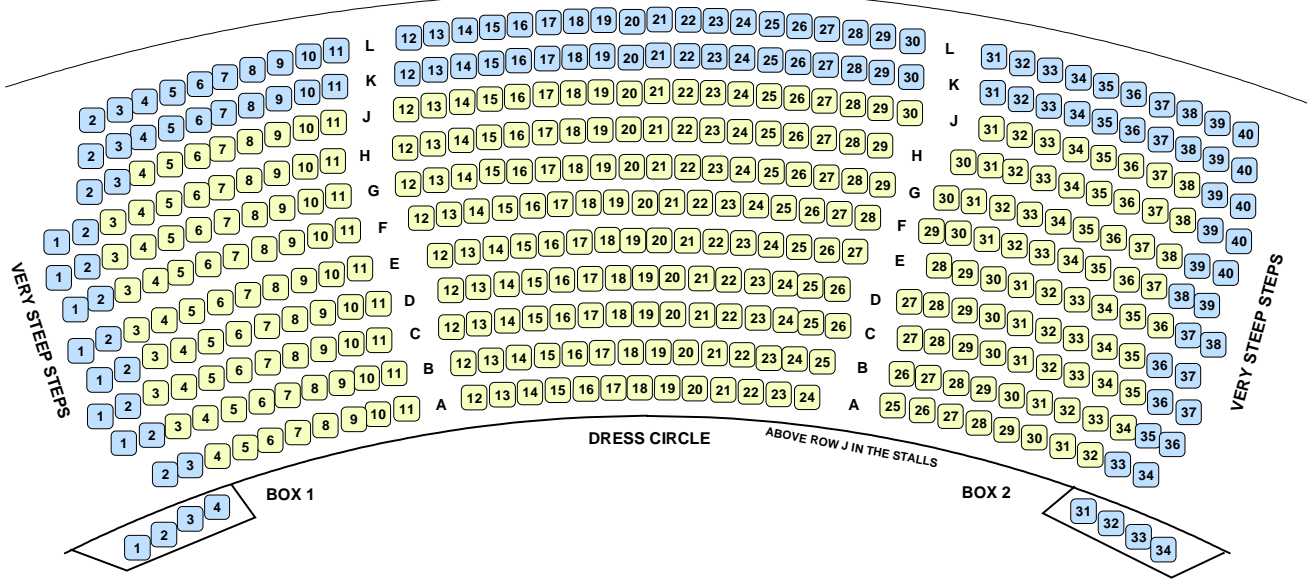

35 STEPS TO STALLS FOYER

7 STEPS FROM STREET LEVEL

- PRODUCERS' SEATS (PREMIUM)
- A RESERVE
- B RESERVE
- 12 HEARING LOOP
- WHEELCHAIR PATRON
- 38 WHEELCHAIR ASSOCIATE

HER MAJESTY'S  
THEATRE  
**AVENUE Q**  
58 GROTE STREET  
ADELAIDE SA 5000  
LAST UPDATED 20/8/09