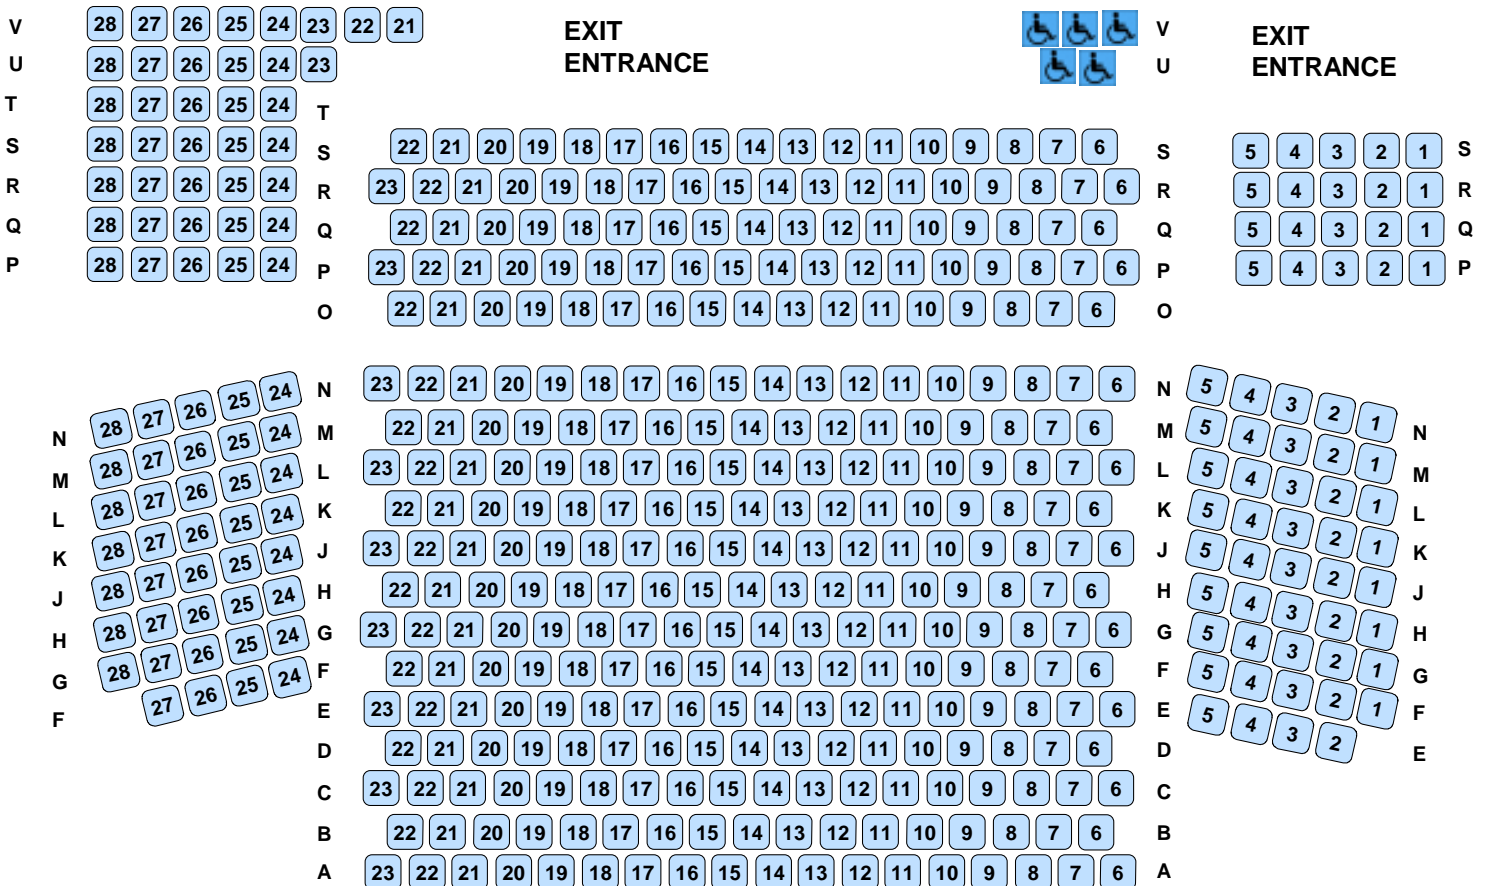

DRESS CIRCLE

STALLS

STAGE

ROYALTY THEATRE
65 ANGAS STREET
(EASTERN CORNER OF MOORE STREET)
ADELAIDE
SA 5000
Last updated 6/12/11